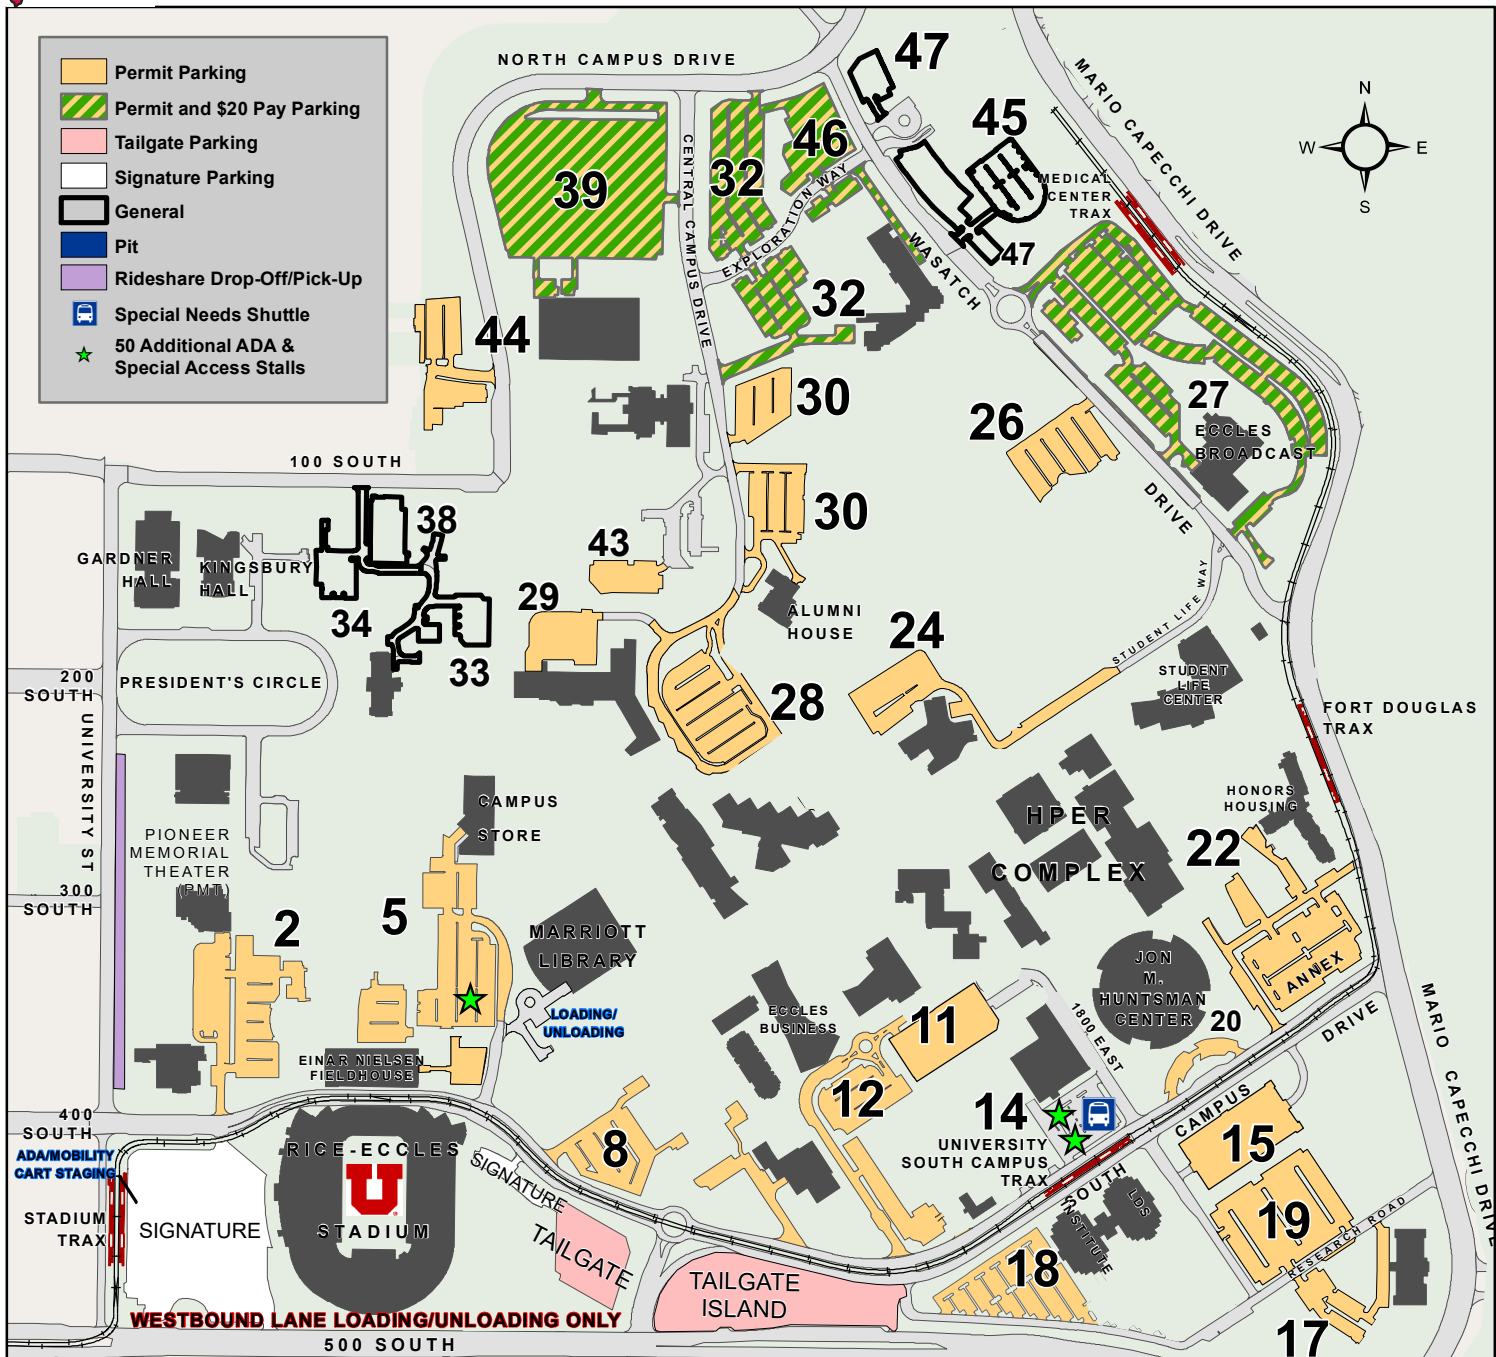

Football Parking 2022

- Permit Parking
- Permit and $20 Pay Parking
- Tailgate Parking
- Signature Parking
- General
- Pit
- Rideshare Drop-Off/Pick-Up
- Special Needs Shuttle
- 50 Additional ADA & Special Access Stalls

Permit Lots:
A LOT SPECIFIC PERMIT IS REQUIRED

ADA Parking:
Available free of charge in non-tailgate lots on a first come, first serve basis.