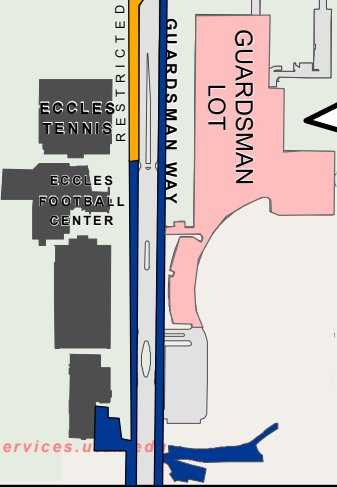

GUARDSMAN LOT
RVs/Trailers
Must be parked
3 hours before
game time.
(RVs/Trailers
will be sent to
OVERFLOW LOTS
the last 3 hours
before game time.)

For This Event Only:
Ride TRAX within campus at no charge